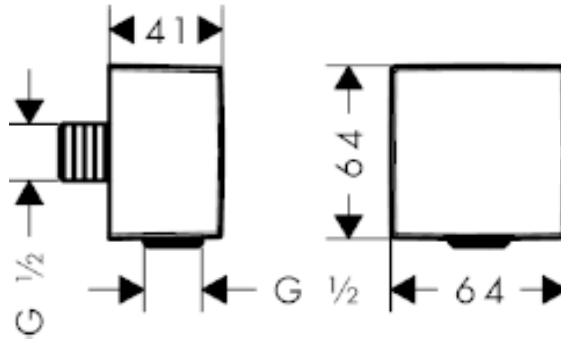

SPECIFICATION SHEET - fittings

BRAND:	hansgrohe	Product Photo:
ORIGIN:	Germany	
SERIES:	Wall Supports and Wall Outlets	
PRODUCT DESCRIPTION:	FixFit Square wall outlet 1/2"x1/2"	
MODEL No.	26455 000	
FINISH/COLOUR:	Chrome-plated	
DIMENSIONS:		
OPTIONAL MATCHING PARTS:		

Technical Informations:

REMINDER:	Pipe flushing must be done before faucets are installed. Failure to do so voids the warranty.
	Do not use cleaners containing abrasive cleansers, ammonia, bleach, acids, waxes, alcohol, solvents or other products not recommended for chrome.
	All information is for reference only, installation shall always be based on the actual product delivered.